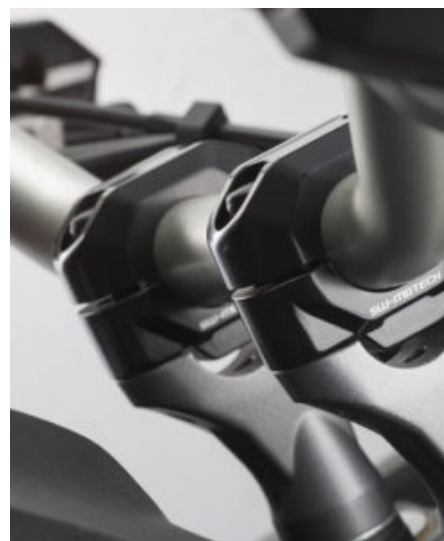

## BMW R 1300 LC 30MM HANDLEBAR RISERS GS (24 - ONWARDS)

Increase your comfort & safety through a more upright riding position, whether sitting or standing.

[Read More](#)

**Price:** R 2,150.00

## SW-MOTECH HANDLEBAR RISERS FOR KAWASAKI VERSYS X-300 (16 - ONWARDS)

Bar risers offer a more relaxed seating position and improved comfort.

[Read More](#)

**Price:** R 910.00