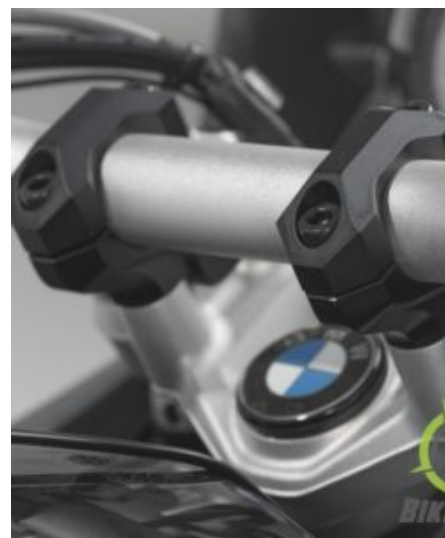

SW-MOTECH 40MM BAR RISER BMW R 1200 LC / ADV / RALLYE / R 1250 LC / LC ADVENTURE (13 - ONWARDS)

40 mm Bar Riser by SW-Motech raises the handlebars by 40mm to optimize the sitting position.

[Read More](#)

Price: R 2,150.00

SW-MOTECH BARBACK HANDLEBAR KIT FOR BMW R 1200 LC / R 1200 LC ADV / R 1250 LC / R 1250 ADV (13 - ONWARDS) & BMW S 1000 XR (16 - 17)

Barback Handlebar Kit by SW-Motech adjusts your handlebars for more comfort during longer trips.

[Read More](#)

Price: R 2,510.00